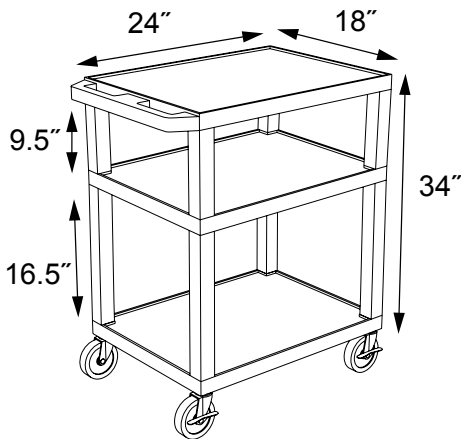

WT34 Series

Tuffy Multi-Purpose Carts

WT34

Color Options:

Measurements:

- 4" Silent-Roll, full swivel, ball bearing casters, max. weight rated at 125 lbs. each.
- Carts will hold 200 lbs. of evenly distributed weight.
- Constructed from an engineered thermoplastic resin, injection molded that will not chip, warp, crack, rust or peel. Shelves and legs are made from recyclable material. Easy to clean, non-staining surface.
- The three 24"W x 18"D shelves have a 1/4" safety retaining lip and a raised texture surface to enhance product placement and ensure minimal sliding.
- Cabinets are made of 20 gauge steel. Includes lock with a set of two keys. Recessed chrome handle.